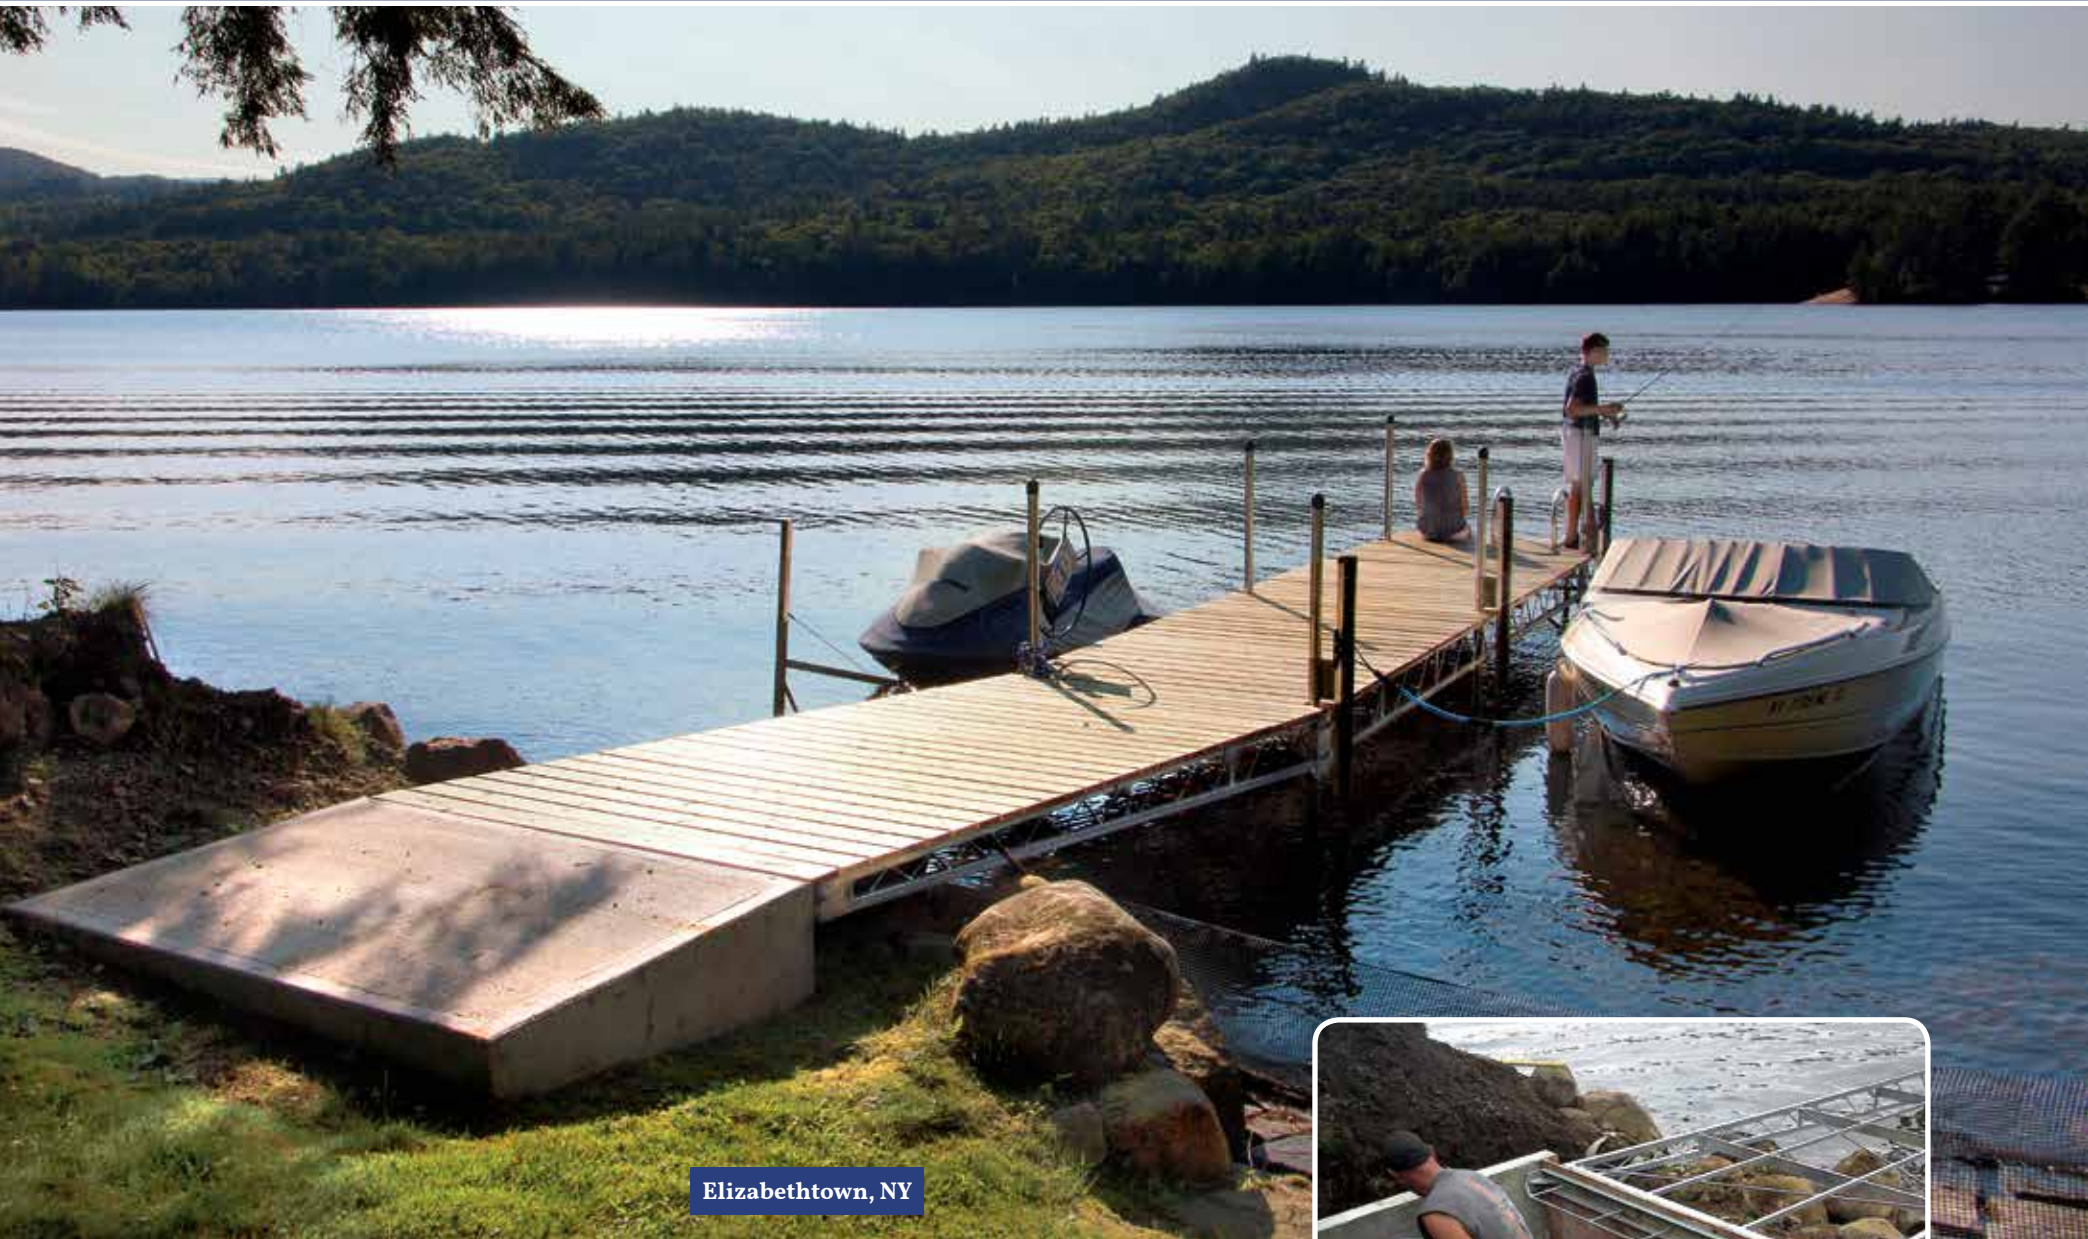

Articulating Docks