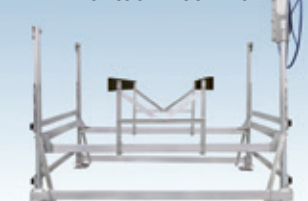

Pontoon Deck Kit

We can deliver and install your boat lift