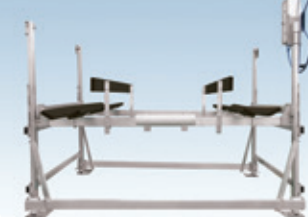

All pricing is F.O.B. our facility in Ferrisburgh, VT. Prices are for in stock product only. Additional freight charges may apply for special orders. Boat lift prices include (4) adjustable 29" legs with footpads and carpeted pressure treated bunks. Manual handwheel is included with non-electric models. *Lift includes 18" legs. **Bunks not included with pontoon lift - add desired kit from kits listed at bottom of page. ‡***Lifts include AC Direct Drive with remote control and double carpeted wood bunks. 7k Pontoon lift includes AC Direct Drive w/remote control. † Measured from top of load tubes to bottom of feet when adjustable legs are fully retracted. Measurements are approximate.

Pontoon & Tritoon Cradle Kits

Lift Model	Pontoon Cradle & Guide Kit	Tritoon Cradle & Guide Kit	Pontoon Deck Kit
4000-4500	$ 860	$ 1,110	$ 540
5000	$ 940	$ 1,230	$ 560
6000	$ 1,030	$ 1,340	$ 560
7000	$ 1,080	$ 1,390	$ 615

Pontoon Cradle & Guide Kit