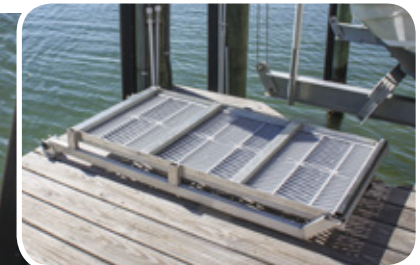

Sliding Boarding Step

Dock mounted sliding boat boarding step that bridges the gap between your dock and your boat.

- Boarding Step travels 20" depending on mounting location
- Smooth operation slides back & forth
- Includes safety handrail that can mount to either side of platform
- Sure-Step® slip resistant polypropylene decking
- Welded aluminum 5" high frame with mounting bracket
- Vinyl edge fender to protect boat
- Securely attaches to your existing dock - not a free-standing unit
- Weight capacity of unit is 300 lbs. (Note: dock structure & condition will affect capacity of unit)

Ideal for pets too!

Shipping Available

Sliding Boarding Step

Style	Price
Sliding Boarding Step	\$ 849

Prices include boarding handle. Platform is a welded, one-piece unit. Mounting to dock system may require additional reinforcement to dock for secure attachment.

NEW PRODUCT Boarding Ramp

This product is designed to create a smooth transition over the space between your dock and the swim platform on your boat. Simply flip back over onto dock when not being used or lift out of bracket to stow out of the way. Features aluminum frame with Sure-Step® anti-slip decking and vinyl strip on the underside where it rests on the swim platform.