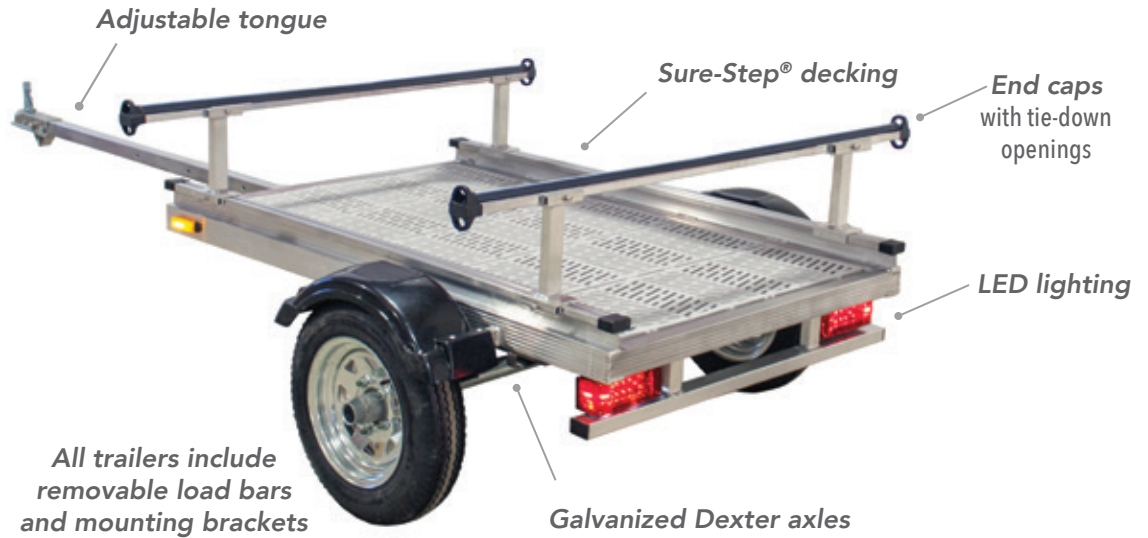

Optional powder coated trailer to match your vehicle. Shown with optional sideboard accessory. Contact us for pricing and color choices.

- Lightweight marine-grade aluminum frame with galvanized Dexter™ axles
- Adjustable tongues for changing load needs & storage
- Welded one-piece frame with stainless-steel fasteners
- Non-skid, Sure-Step® UV resistant deck surface
- Racks & load bars easily remove for use as utility trailers
- Load bars feature marine grade vinyl hull-guards & custom end caps with built-in tie down openings
- Long lasting LED lights

### Standard Trailer

Available in:

3' x 5'

4' x 5'  
with or without rack

4' x 8'

5' x 10'  
with or without rack

LED lighting

removable load bars with custom end caps & vinyl hull guard included

built-in tie down loops on end caps

adjustable tongues

Sure-Step® trailer bed decking

### Deluxe Trailer

Available in:

4' x 5'

higher clearance on trailer bed stands on end for storage

4' x 5' deluxe trailer stands-up for storage

All trailers include removable load bars and mounting brackets