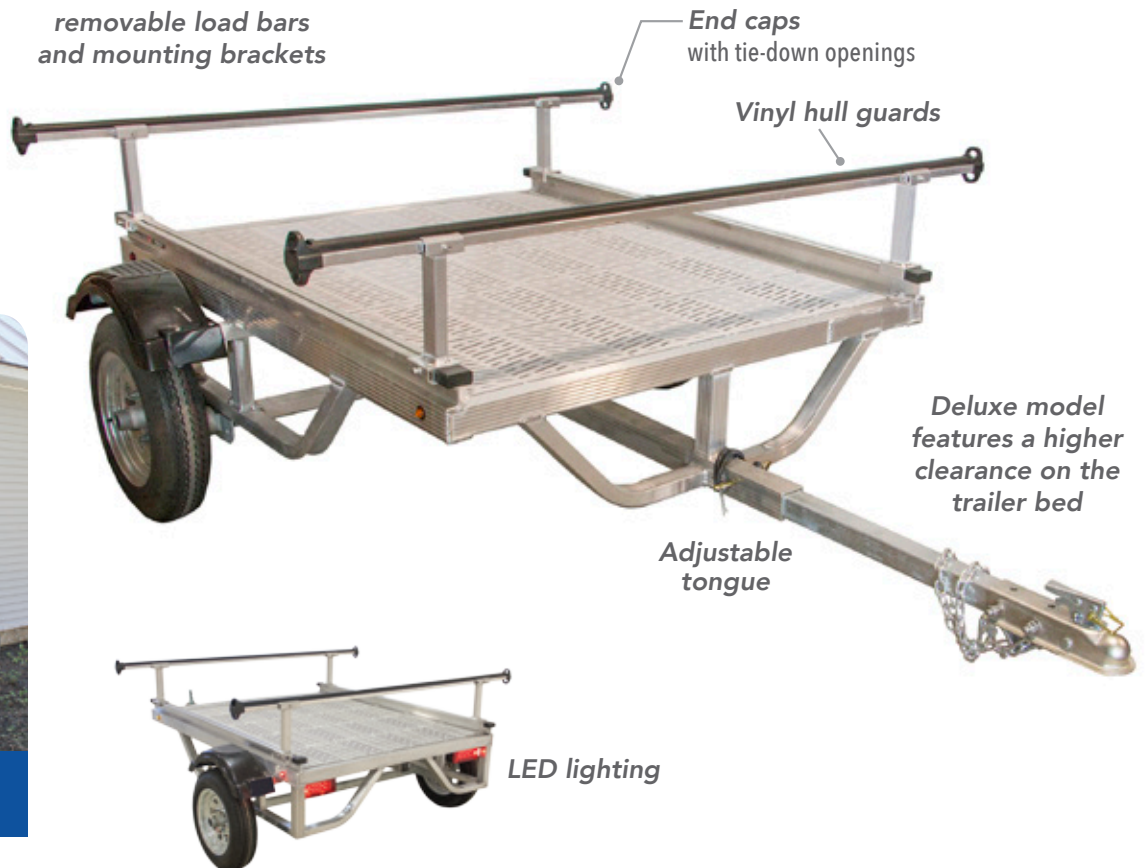

built-in tie down loops on end caps

adjustable tongues

Sure-Step® trailer bed decking

### Deluxe Trailer

Available in:

4' x 5'

higher clearance on trailer bed stands on end for storage

4' x 5' deluxe trailer stands-up for storage

All trailers include removable load bars and mounting brackets

# Paddlesport Trailers

Raised rack shown with optional cradle mounts and "J" style cradles for kayaks.

## A Raised Rack

This is the ultimate outdoor adventure rack designed for use on our 4' and 5' wide trailers. Store your bike, kayak & gear all on this one rack (trailer and kayak holders sold separately).