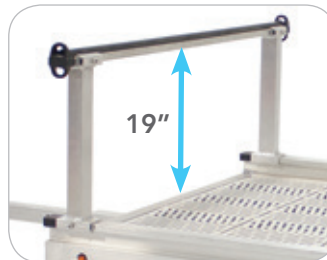

Paddlesport Trailers

A Raised Rack

This is the ultimate outdoor adventure rack designed for use on our 4' and 5' wide trailers. Store your bike, kayak & gear all on this one rack (trailer and kayak holders sold separately).

Cradle Mounts for use with our Raised Rack (A). Sold as a pair, they mount to the side of rack and are universal for use with Malone or Thule "J" style cradles (cradles not included).
MSRP: $159.⁰⁰ Our Price: $139.⁹⁵

B 4-Craft Rack

Compatible with 4' x 5' paddlesport trailers. (standard and deluxe models)

D Trailer Sideboards

Turn your 4' x 5' paddlesport trailer into a full utility trailer with these removable sideboards. Constructed of marine-grade aluminum, they are 16" high from the trailer bed. Includes brackets for mounting load bars.

E Load Bar Extender Kit

This kit raises the load bars from 11" to 19" above the trailer bed - allowing room for more gear under your load bars.

C 8-Craft Rack with built-in storage box

Transport your paddle crafts & gear all with this one rack.

F Spare Tire and Mount

DOT approved two-ply 12" or 13" trailer tire with tongue mount.