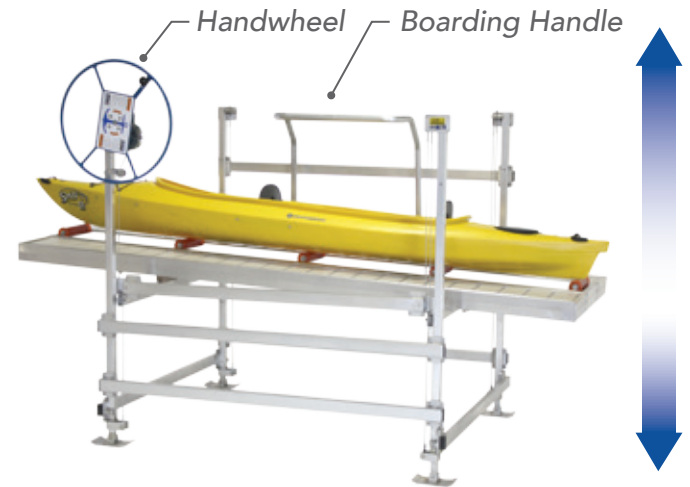

Lifting Height..... 75"
 Overall Width..... 73"
 Overall Length..... 144"
 Weight..... 400 lbs
 (with platform)

▶ Watch a video of the launch port lift at:
www.thedockdoctors.com/launch-port-lift

Launch Port Lift

- Ideal for fluctuating water
- Aluminum vertical boat lift with launch port
- Non-marring Stoltz rollers
- Non-skid Sure-Step® platform
- Stainless steel fasteners & cables
- 30" handwheel raises & lowers the platform
- Includes 18" adjustable legs (other lengths available)

30" handwheel easily raises & lowers the launch platform.

Easy-access boarding handle (optional) & non-skid Sure-Step® platform.

Launch Port Lift

FREE
 delivery 
see page 3 for details

Item	Price
Assembled	\$ 4,489
Unassembled	\$ 4,289
<i>optional items:</i>	
Boarding handle	\$ 309
Grab & launch rails	\$ 525