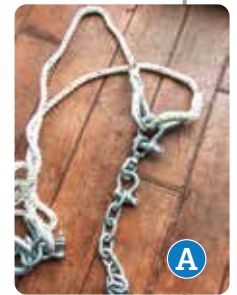

Swim Rafts : Aluminum & Galvanized Steel Frame Floating Rafts

8' x 8' aluminum swim raft with cedar decking and aluminum ladder.

Aluminum Swim Raft (shown above)

Ideal for use in small lakes or calm bays. One piece lightweight aluminum frame with polyethylene floats. Removable decking panels. Optional ladder and anchoring sold separately.

Aluminum Swim Raft

Ideal for calm bays or small bodies of water

- Lightweight one-piece aluminum frame
- Removable decking panels
- Stocked in 8' x 8' size

8' x 8' Aluminum Swim Raft with removable deck panels shown with 3' ladder

Aluminum Ladder (see page 19)

3 foot: **\$305** 4 foot: **\$325** 5 foot: **\$345**

A Light Duty Float Harness

Includes shackles, swivel, 3' of 3/8" chain & (2) 10' nylon ropes. **\$130**

Nylon Rope Extension

www.thedockdoctors.com/swim-float-anchoring

Heavy Duty Galvanized Steel Swim Raft

Heavy-duty, ideal for rough water

- Two-piece galvanized steel frame
- Removable decking panels
- Dismantles into two pieces for ease of handling