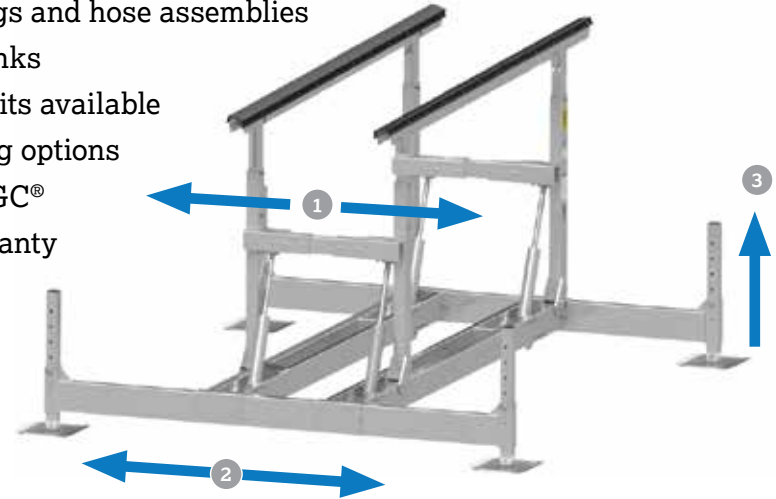

Pontoon Deck Kit

Boat Lifts : Hydraulic Cantilever Lifts

- Available from 2,000 to 36,000 lb. capacity
- Stainless steel hardware
- Aluminum hydraulic cylinders with stainless steel fittings and hose assemblies
- Full length vinyl bunks
- Pontoon & Tritoon kits available
- Solar or AC charging options
- Manufactured by RGC®
- 15 year limited warranty

- 1 Adjustable width bunks: for a custom fit of your boat hull
- 2 Lateral adjustment: optimize the distance of your lift in relation to your dock.
- 3 Height adjustment: get the right height for your water depth.