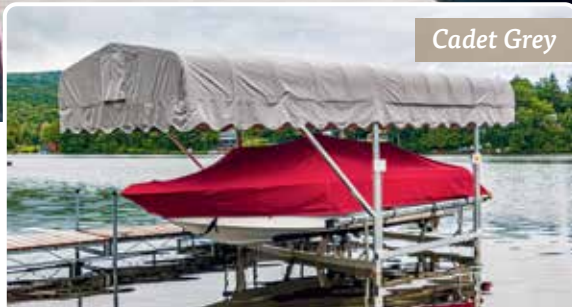

Cadet Grey

Traditional canopies shown, please visit our website for other style options available:
www.thedockdoctors.com/canopies

Traditional Sunbrella® Boat Lift Canopies

Lift Models	Description	Price
35108/45108	21' × 108"	$ 5,385
35108/45108	24' × 108"	$ 5,830
45116	24' × 116"	$ 5,975
45116	26' × 116"	$ 6,125
45116	28' × 116"	$ 6,710
40124/50124/60124	24' × 124"	$ 6,095
40124/50124/60124	26' × 124"	$ 6,325
40124/50124/60124	28' × 124"	$ 7,015
40124/50124/60124	30' × 124"	$ 7,255

Please inquire for canopy packages for 8K and 10K vertical lifts

Prices include aluminum canopy frame & fabric in standard colors:

● Pacific Blue ● Cadet Grey ● Forest Green ● Heather Beige ● Slate

Signature colors available as a special order at an additional cost.
Additional costs for shipping may apply for canopies not in stock.

Pontoon & Tritoon Cradle Kits

Lift Model	Pontoon Cradle & Guide Kit	Tritoon Cradle & Guide Kit	Pontoon Deck Kit
4500	$ 1,455	$ 1,880	$ 990
6000	$ 1,750	$ 2,295	$ 1,010
8000	n/a	$ 2,345	n/a

Pontoon Cradle & Guide Kit

Pontoon Deck Kit