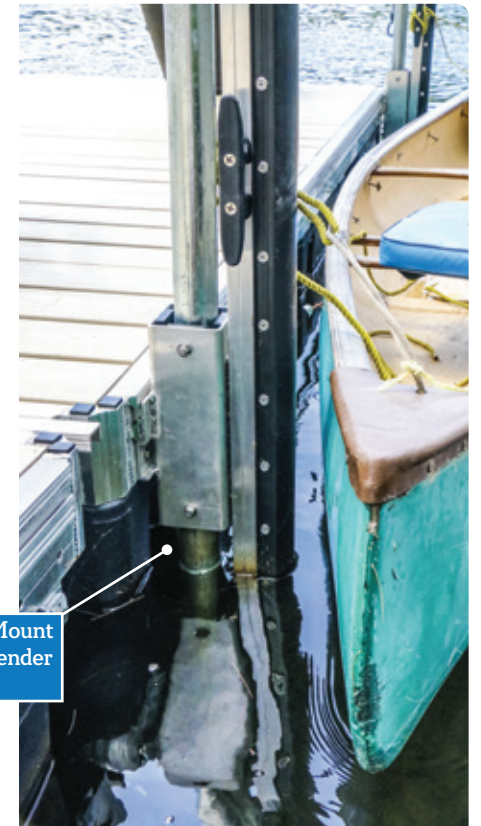

Plymouth, VT

Our unique float frame and hinge-system allow for a seamless transition from gangway/ramp to dock (no step down) & adjusts to fluctuating water levels.

Floating Docks : Medium Duty Aluminum

Spud Anchor Mount with Vertical Fender (see p. 11)

Made in

the USA

Above: Aluminum floating dock with aluminum decking and optional edge fender.

Wheel mounts

Schroon Lake, NY

Medium Duty aluminum floating dock with WearDeck decking in Weatherwood. Includes custom aluminum handrail and wheel mounts for ease of seasonal installation and removal.

Floating Docks : Medium Duty Aluminum

St. Johnsbury, VT

This dock system features a fixed to floating combination of dock styles for use on bodies of water that have fluctuating water levels. The transition piece (shown right) allows for horizontal movement while the floating dock can float up and down on the anchoring.

This floating dock is anchored using a hinge connection to existing shoreside deck and slackline to shore.

Our heavy duty aluminum docks with a 7" tall frame are ideal for sites with more exposure (see pages 4-5 & 51-53 in our Custom Catalog).