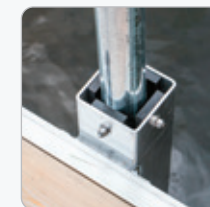

This floating dock is anchored using a hinge connection to existing shoreside deck and slackline to shore.

Our heavy duty aluminum docks with a 7" tall frame are ideal for sites with more exposure (see pages 4-5 & 51-53 in our Custom Catalog).

Pricing includes frame, decking and flotation. Anchoring, connecting hardware and shore mount sold separately.
 Note: Docks used as a shore ramp may require adjustable float frame and shore connection pending layout.
 Ipe hardwood decking option available. *Weights for docks do not include the decking.

Assembly Components

Hinge Connector Kits

Hinge connector kits include bushing, stainless steel pins, wear and dampener system and protective cap (cap not shown).

\$ 215
(for 4' wide docks)

\$ 220
(for 6' wide docks)

\$ 225
(for 8' wide docks)

Safety Cap
for 2" pipe
\$ 6.²⁵ each

Galvanized Pipe 2"
cut to length pending water depth
\$ 14 per foot

Anchor Mounts:
Spud Pole \$ 295
pipe sold separately

Chain Tube \$ 160
chain for anchoring sold separately