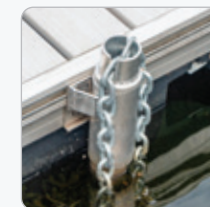

Spud Anchor Mount with Vertical Fender (see p. 11)

Made in

the USA

Above: Aluminum floating dock with aluminum decking and optional edge fender.

Wheel mounts

Schroon Lake, NY

Medium Duty aluminum floating dock with WearDeck decking in Weatherwood. Includes custom aluminum handrail and wheel mounts for ease of seasonal installation and removal.

This floating dock is anchored using a hinge connection to existing shoreside deck and slackline to shore.

Our heavy duty aluminum docks with a 7" tall frame are ideal for sites with more exposure (see pages 4-5 & 51-53 in our Custom Catalog).

Assembly Components

Hinge Connector Kits

Hinge connector kits include bushing, stainless steel pins, wear and dampener system and protective cap (cap not shown).

\$ 215
(for 4' wide docks)

\$ 220
(for 6' wide docks)

\$ 225
(for 8' wide docks)

Safety Cap
for 2" pipe
\$ 6.²⁵ each

Galvanized Pipe 2"
cut to length pending water depth
\$ 14 per foot

Anchor Mounts:
Spud Pole \$ 295
pipe sold separately

Chain Tube \$ 160
chain for anchoring sold separately